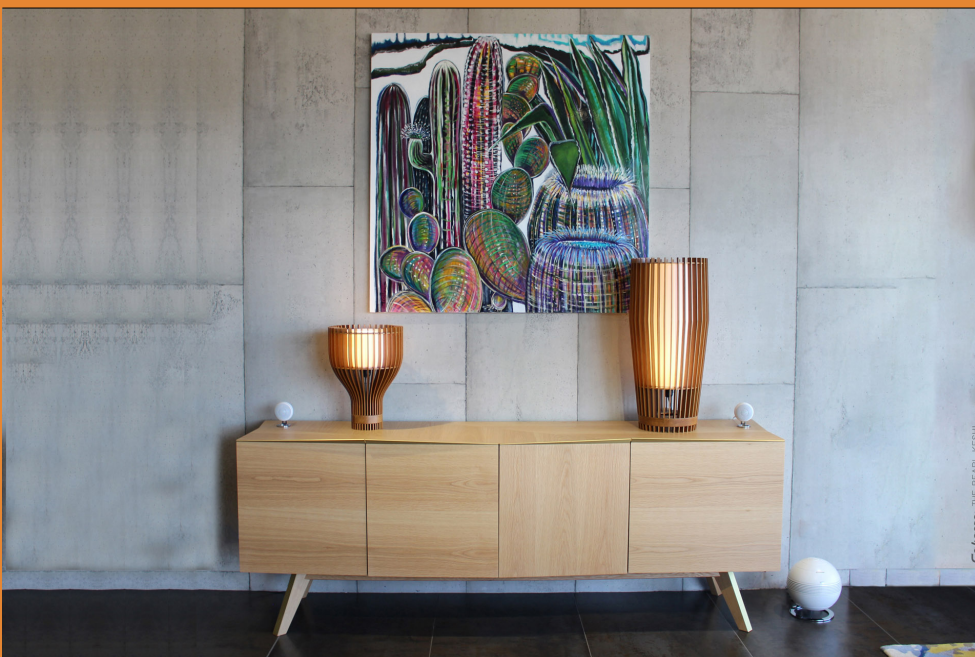

B

Cabasse , The Pearl Keshi
Wireless Active Streaming Speaker
Satelliten: Fullrange, 5cm
Subwoofer: Woofer, 17cm
Response 30-23'000 Hz (-6dB)
Power: 1x300W, 1x450W (RMS)

**Dimension: ø 22cm (Subwoofer)
ø 8cm (Satellit)**

Setpreis 2.1: 1'990.-